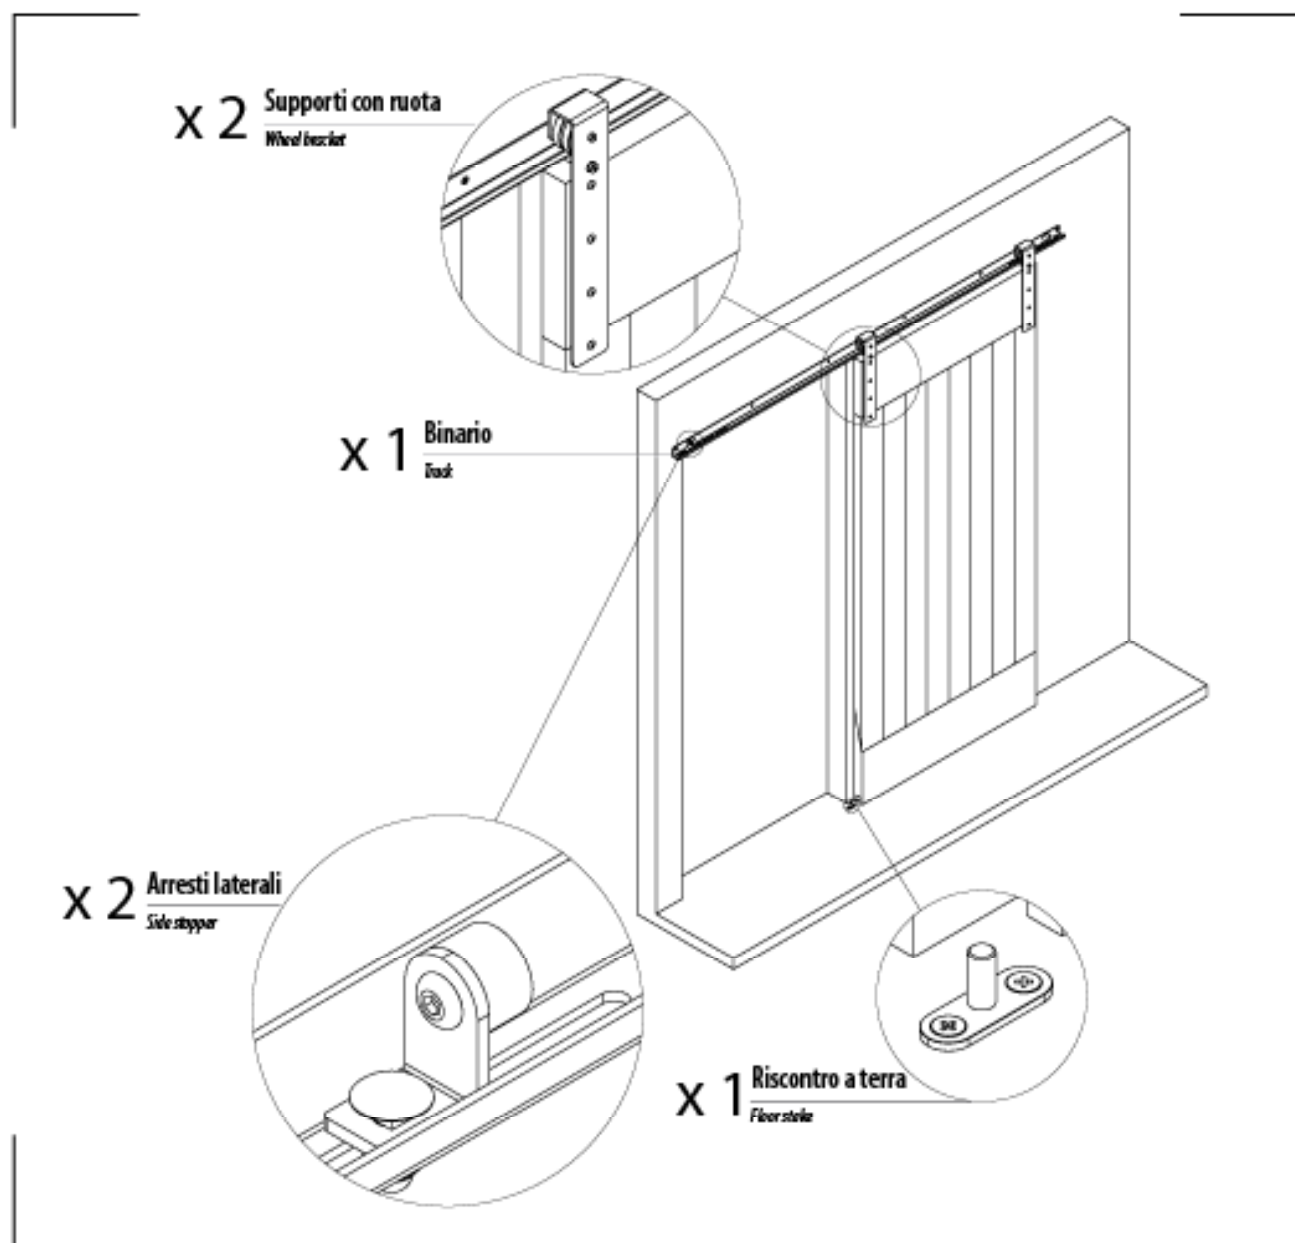

Serie / Series

BARNY

Sistema per porte scorrevoli in legno

System for wood sliding doors

CODE	ALIAS	TECHNICAL FEATURES	COLOUR	U.M.	PACK	PRICE
FSC0019400IUGOFF	272537	Cm 200	Track for barn doors	Rough black	Pz n.d.	€ 299,45