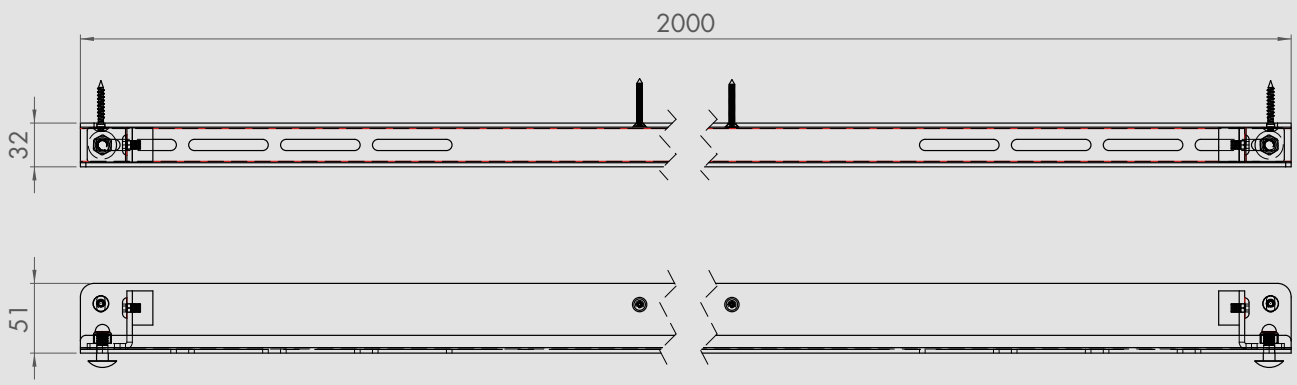

FERRAMENTA PER PORTA SCORREVOLE TRACK FOR SLIDING DOORS

FERMO REGOLABILE ADJUSTABLE RUBBER STOPPER

RUOTE REGOLABILI ADJUSTABLE WHEELS

SCORREVOLEZZA E COMFORT SLIDING CAPACITY AND COMFORT

MISURE | MEASURES