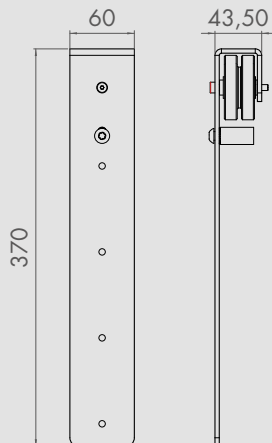

BINARIO
BINARIO

IT

EN

VIDEO TUTORIAL
DI MONTAGGIO
ASSEMBLY TUTORIAL